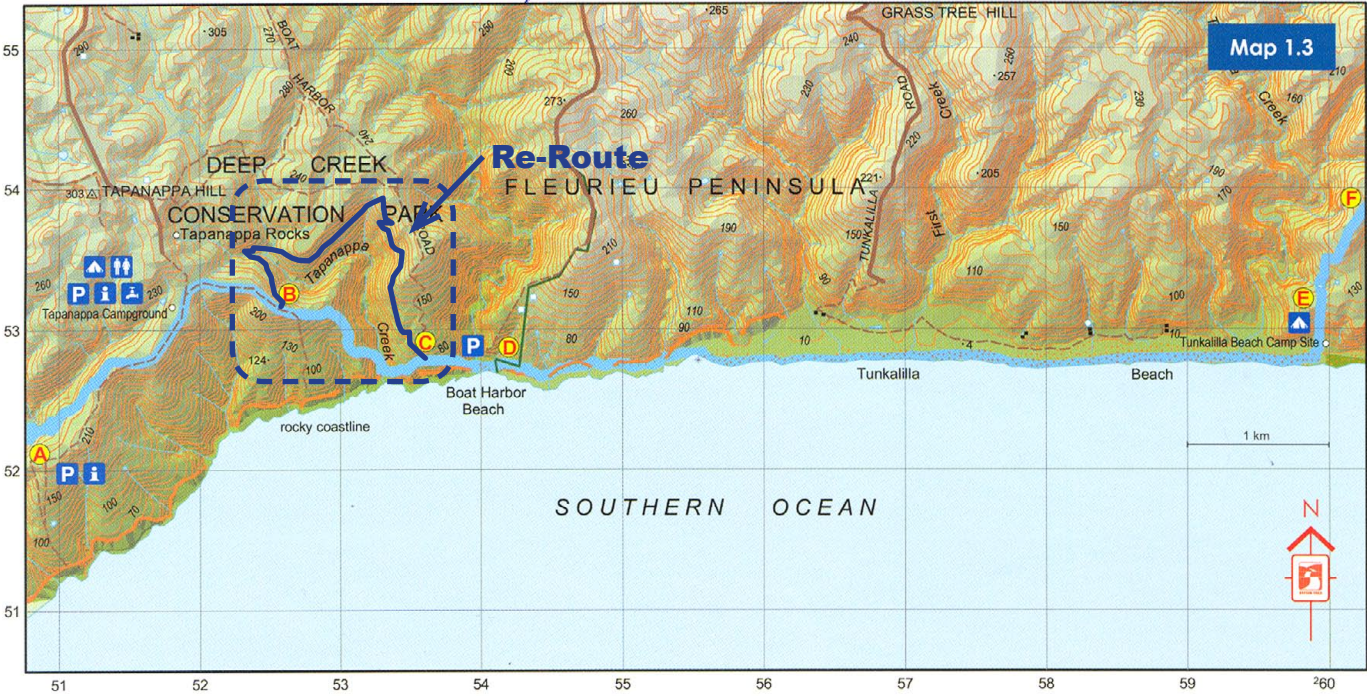

Map 1.3

### Re-Route

CONSERVATION PARK

FLEURIEU PENINSULA

SOUTHERN OCEAN

51 52 53 54 55 56 57 58 59 160

55  
54  
53  
52  
51

51

52

Tapanappa Campground

Boat Harbor Beach

Tunkalilla Beach

Tunkalilla Beach Camp Site

GRASS TREE HILL

DEEP CREEK

FLEURIEU PENINSULA

BOAT HARBOR

Tunkalilla

Beach

P i

P i

P i

P

1 km