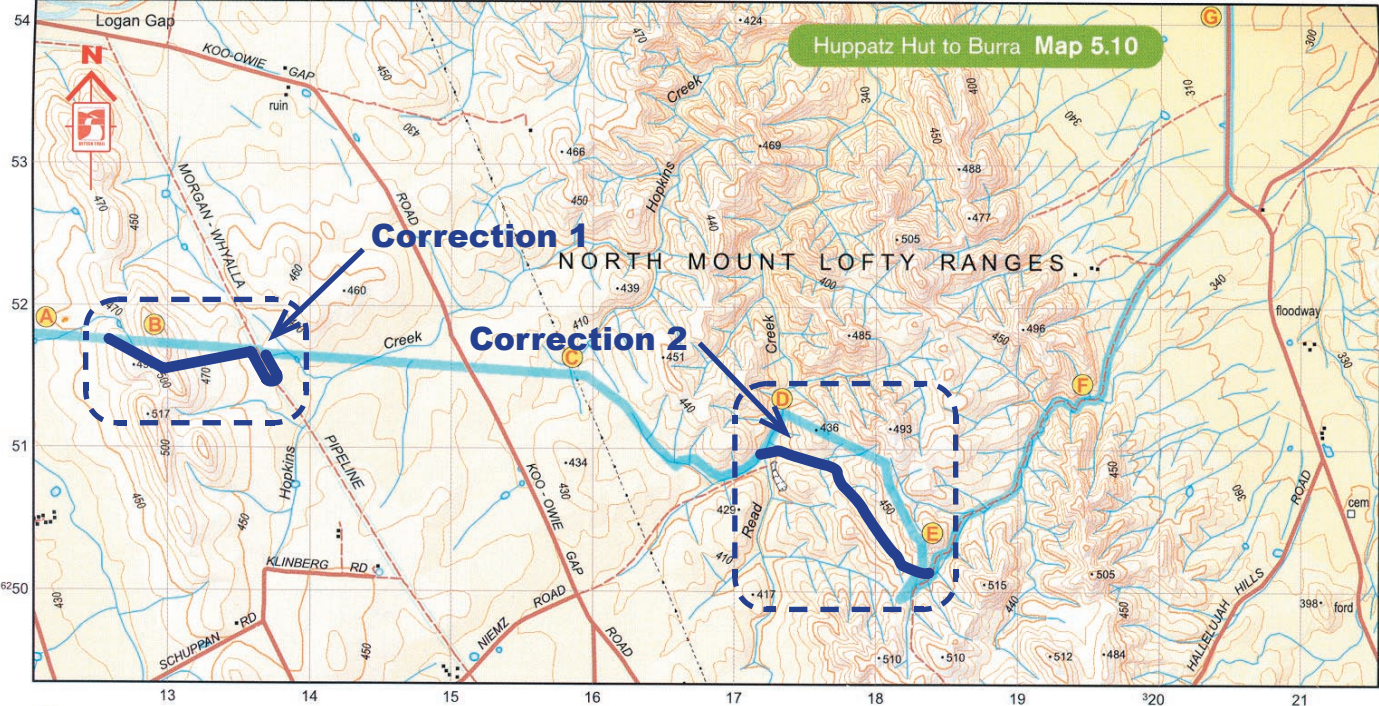

Huppatz Hut to Burra Map 5.10

Correction 1

Correction 2

NORTH MOUNT LOFTY RANGES

54
53
52
51
6250

13 14 15 16 17 18 19 20 21