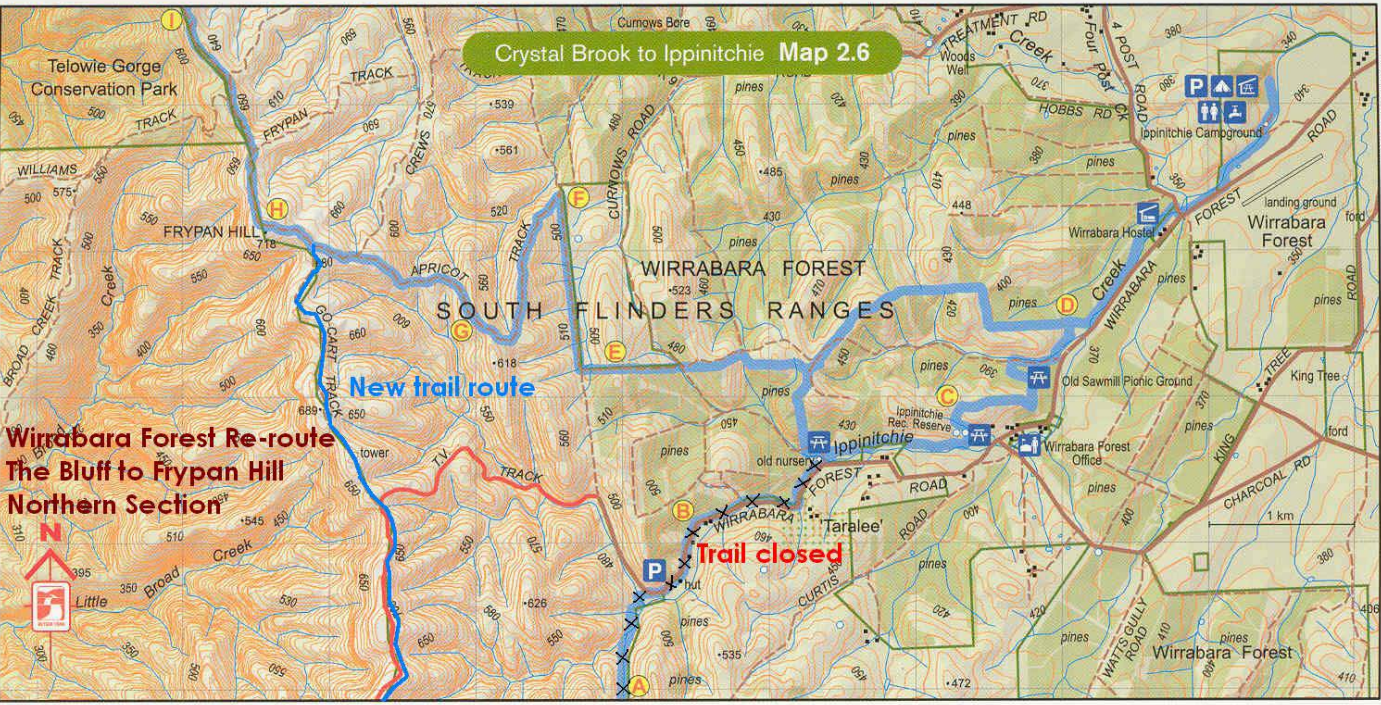

Crystal Brook to Ippinitchie Map 2.6

Wirrabara Forest Re-route
The Bluff to Frypan Hill
Northern Section

New trail route

Trail closed

33 34 35 36 37 38 39 40 41 42

WIRRABARA 5km